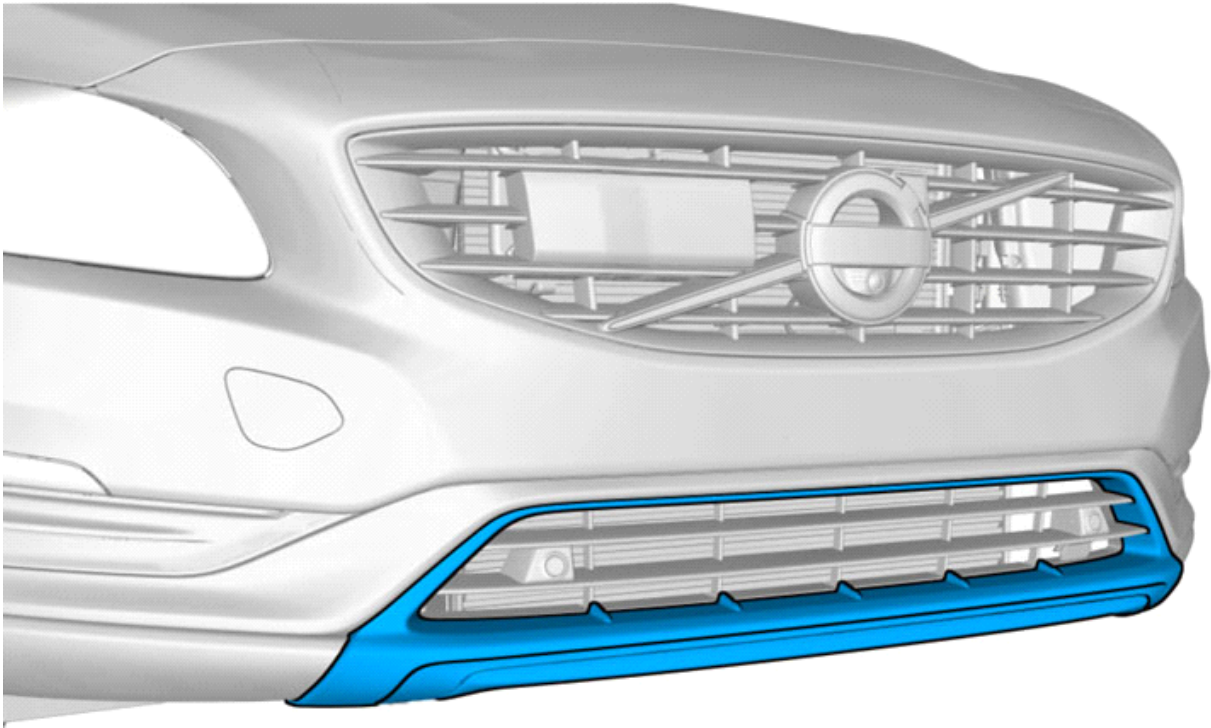

Installation instructions, accessories

Volvo Car Corporation Gothenburg, Sweden

Instruction No	Version	Part. No.
31359358	1.0	31338929, 31338930, 31338931, 31373462, 31359364, 31359359, 31359362

Skid plate, front bumper