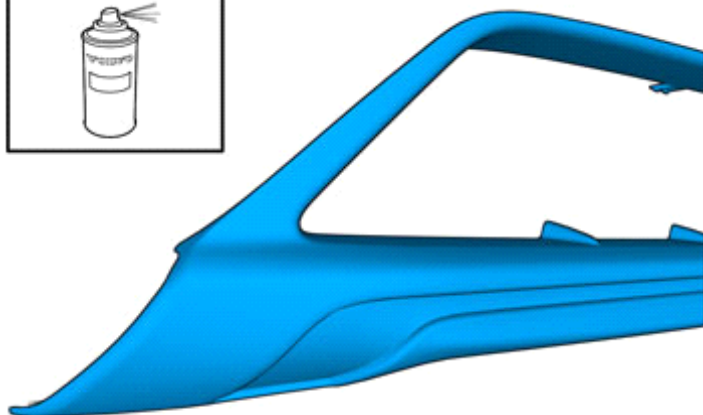

Installation instructions, accessories

Volvo Car Corporation Gothenburg, Sweden

4

IMG-377423

5