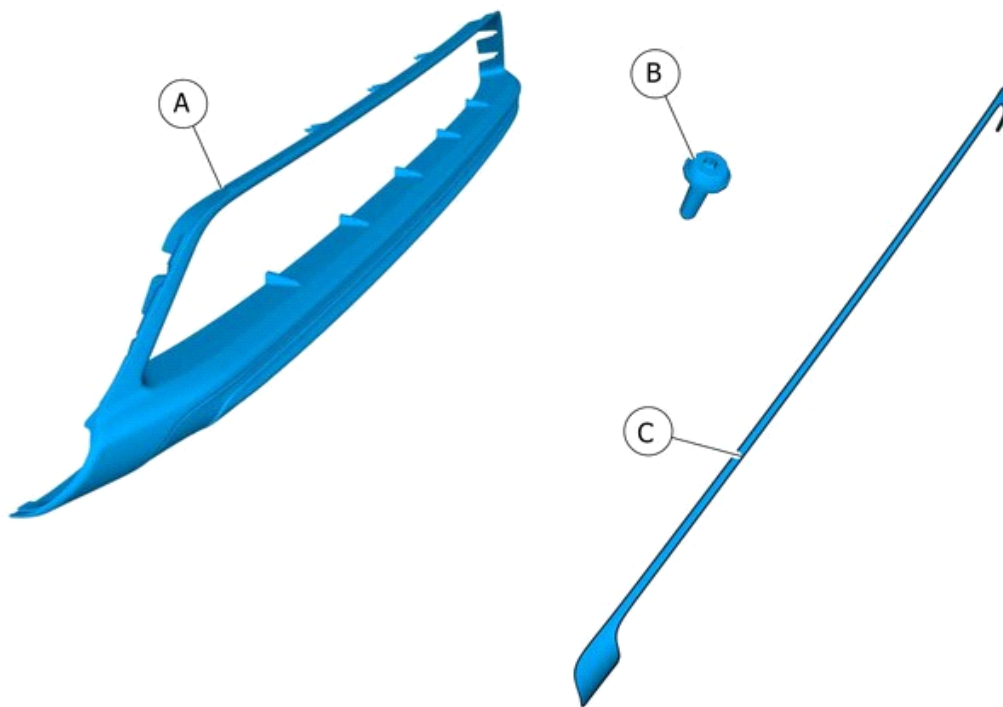

Installation instructions, accessories

Volvo Car Corporation Gothenburg, Sweden

Materials

Designation	Part number
Isopropanol	1161721
Primer	1161765

Equipment

IMG-374925